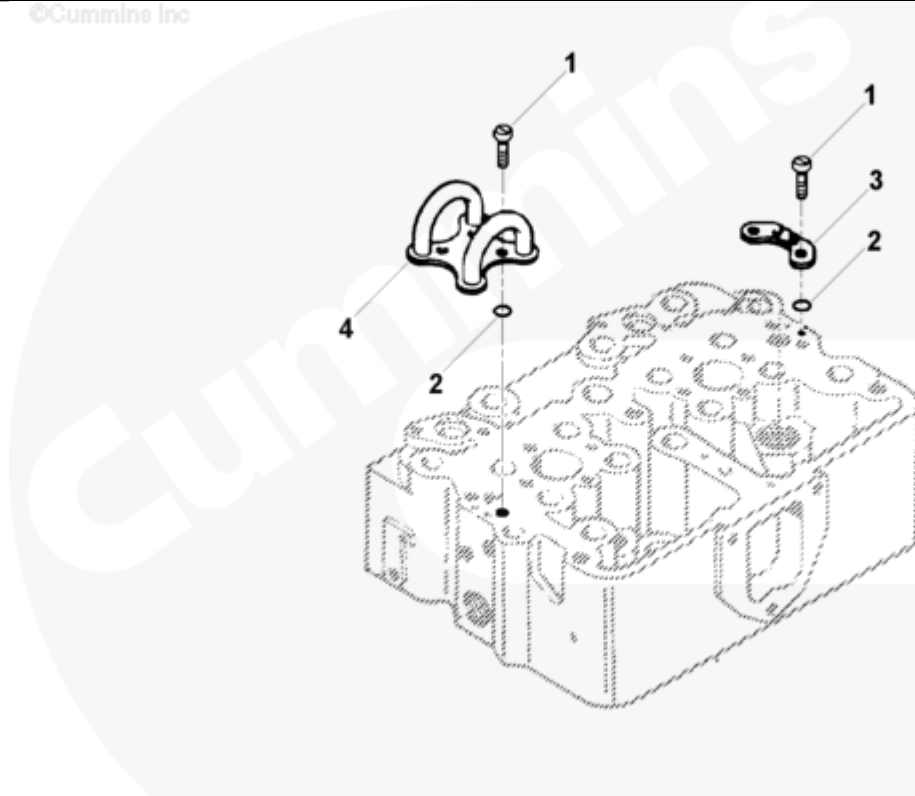

Parts Catalog - Option Detail

Electronic Parts Catalog - Option Detail				
Option	Group	Graphic	Film Card	Date
BP1224	06.02	fs100gc	F	15-DEC-92
Engines	NH/NT 855, NT495, NT743, NTA855 N106			

©Cummins Inc

fs100gc

[SMALL](#) | [MEDIUM](#) | [LARGE](#)

Cart	Ref No	Part Number	Part Description	Required	Remarks
View My Cart					
		BP1224	Fuel Connection		
					Fuel Connection
<input type="checkbox"/>	1	70772	Fillister Head Cap Screw	12	1/4 - 20 x 1/2 inch
<input type="checkbox"/>	2	131026	O-Ring Seal	12	
<input type="checkbox"/>	3	135308	Cover Plate	2	
<input type="checkbox"/>	4	147100	Fuel Crossover Connection	2	